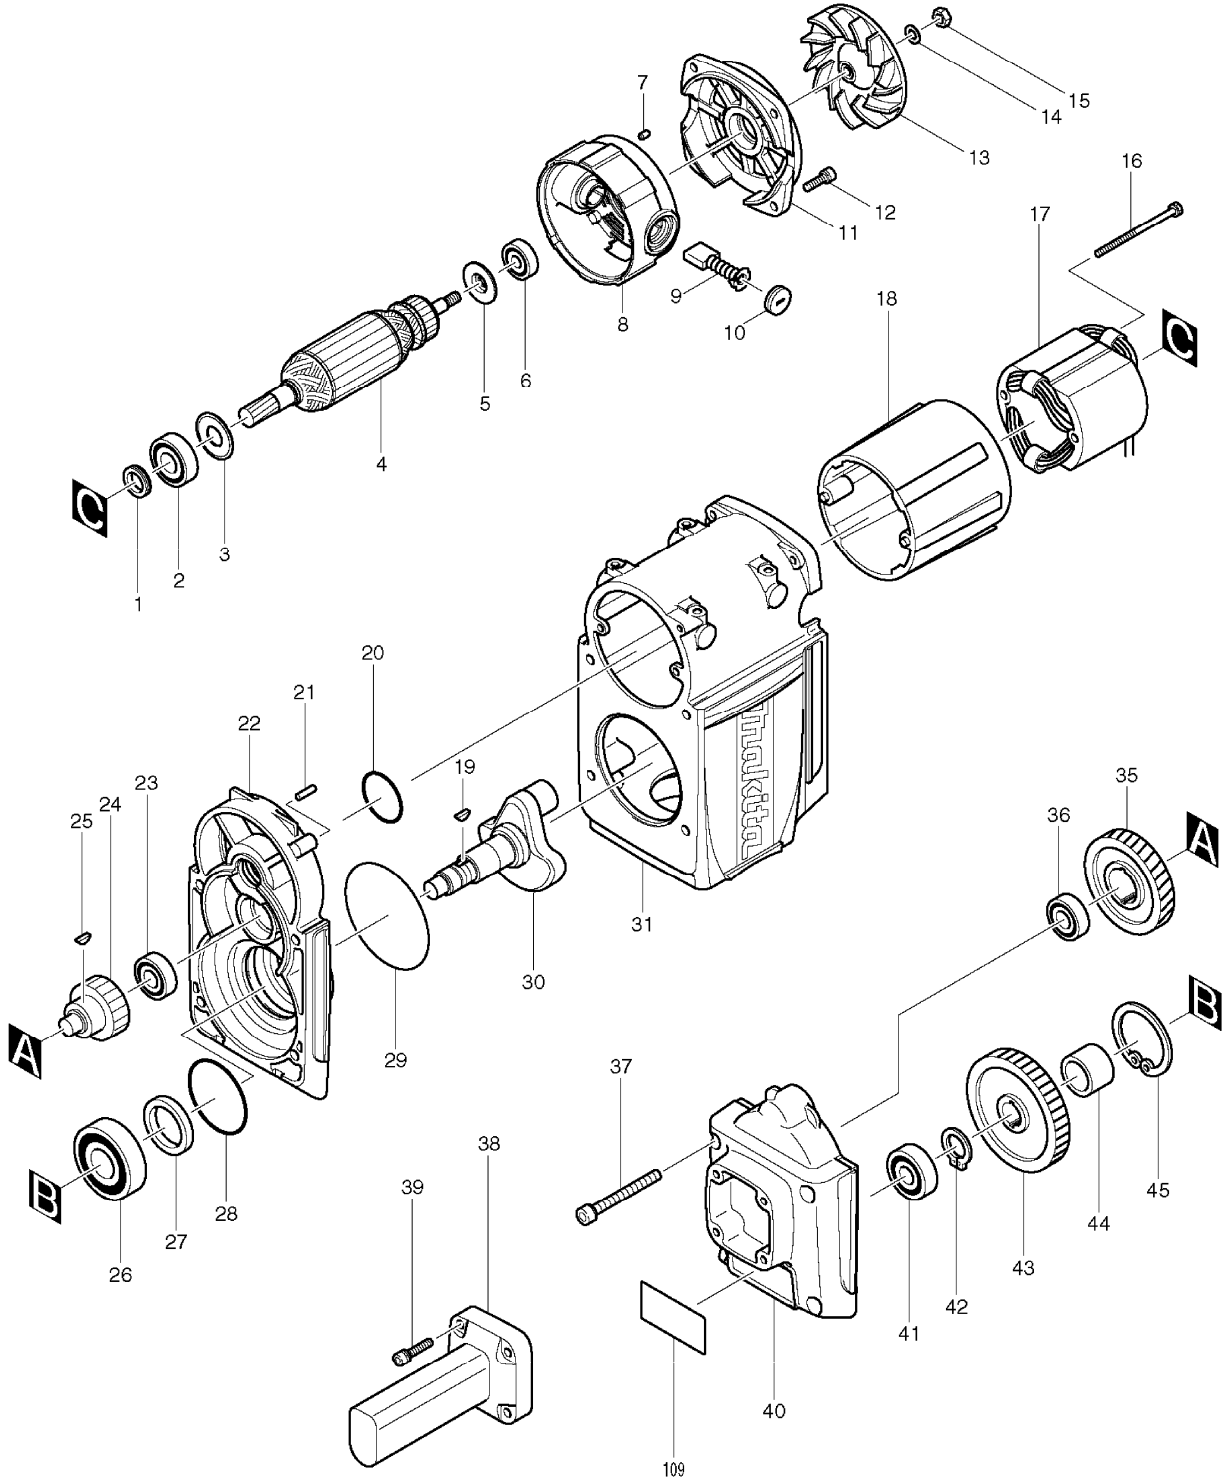

SERVICE DRAWING

MODEL NO. HM1801