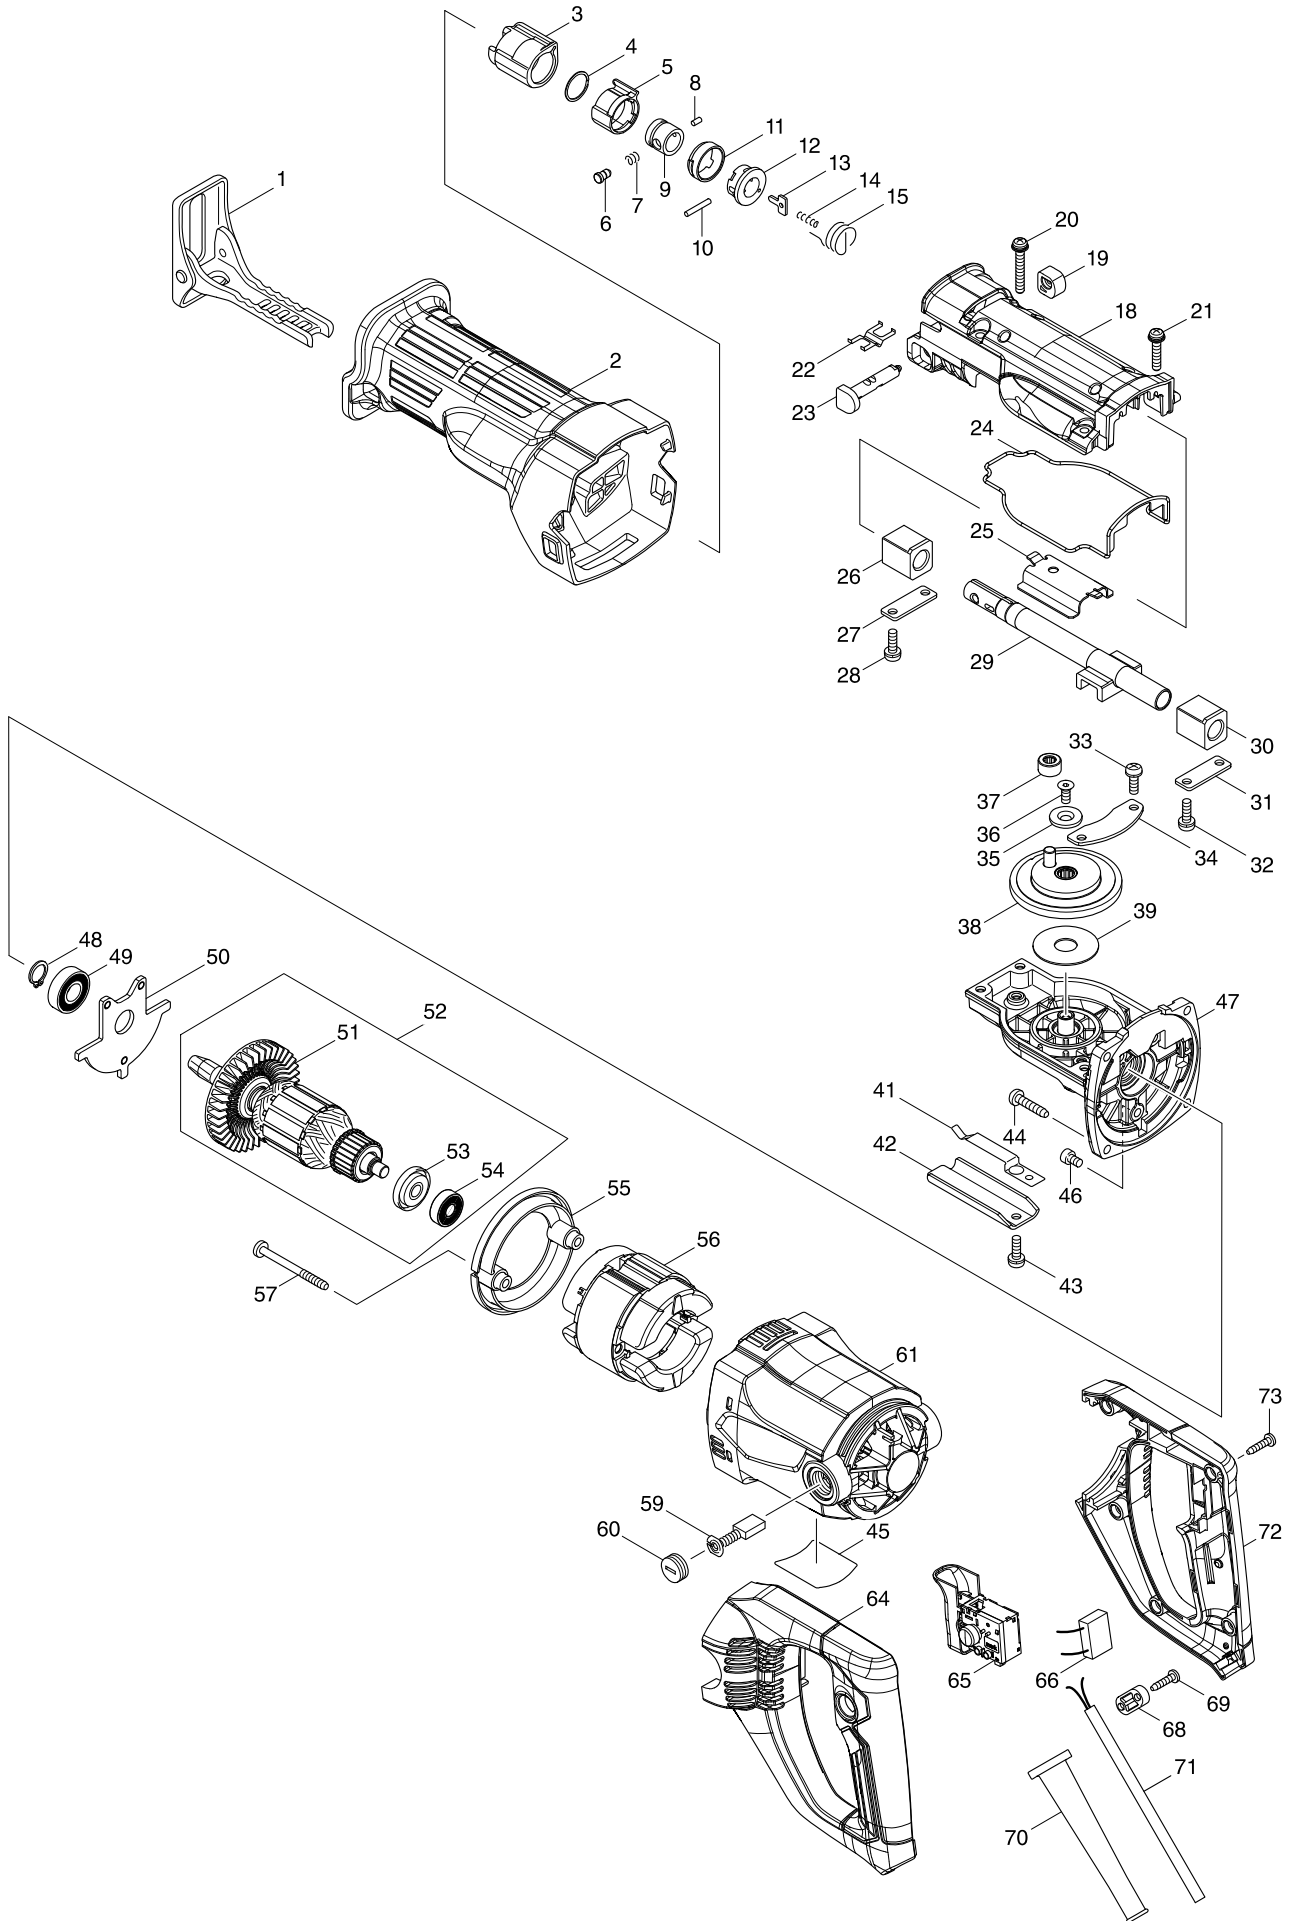

# Model No. M4501 RECIPRO SAW

# Model No. M4501 RECIPRO SAW

Item	Parts No.	Description	I/C	QTY	N/O	Opt. 1	Opt. 2	NOTE
001	163451-9	SHOE		1				
002	424587-2	INSULATION COVER		1				
003	424147-0	PROTECTOR		1				
004	257952-8	RETAINING RING (EXT) 18		1				
005	310285-3	DRIVING SLEEVE		1				
006	256492-3	SHOULDER PIN 5		1				
007	233345-3	COMPRESSION SPRING 6		1				
008	268094-3	PIN 3		1				
009	331720-8	GUIDE SLEEVE		1				
010	256158-5	PIN 3		1				
011	417791-0	DRIVING SLEEVE GUIDE		1				
012	418311-3	SLEEVE		1				
013	345214-7	PUSH PLATE		1				
014	233025-1	COMPRESSION SPRING 2		1				
015	231687-9	TORSION SPRING 17		1				
018	142177-6	GEAR HOUSING COVER COMPLETE		1				
C10	213151-2	OIL SEAL 14		1				
C20	213174-0	X RING 14		1				
019	418806-6	CAP		1				
020	911258-5	PAN HEAD SCREW M5X35		2				
021	911243-8	PAN HEAD SCREW M5X25		2				
022	232221-8	LEAF SPRING A		1				
023	162236-0	SHIFT BUTTON		1				
024	424586-4	SEAL RING		1				
025	346714-0	SLIDE PLATE		1				
026	214169-6	PLANE BEARING 14		1				
027	341462-6	PLATE		1				
028	911225-0	PAN HEAD SCREW M5X16		2				
029	168820-9	SLIDER		1				
030	214169-6	PLANE BEARING 14		1				
031	341462-6	PLATE		1				
032	911225-0	PAN HEAD SCREW M5X16		2				
033	911225-0	PAN HEAD SCREW M5X16		2				
034	346715-8	GEAR PLATE		1				
035	267475-8	FLAT WASHER 6		1				
036	251969-3	HEX. SOCKET HEAD BOLT M5X12		1				
037	212959-1	NEEDLE BEARING 708		1				
038	142176-8	GEAR COMPLETE		1				
039	267474-0	FLAT WASHER 14		1				
041	232222-6	LEAF SPRING B		1				
042	346713-2	SHOE GUIDE		1				
043	911225-0	PAN HEAD SCREW M5X16		1				
044	266459-3	TAPPING SCREW 5X25		4				
045	852C78-5	M4501 NAME PLATE		1				
046	265530-0	HEX.SOCKET HEAD BOLT M5X8		3				
047	142178-4	GEAR HOUSING COMPLETE		1				
C10	931302-2	HEX. NUT M6		1				
C20	941151-9	FLAT WASHER 6		1				